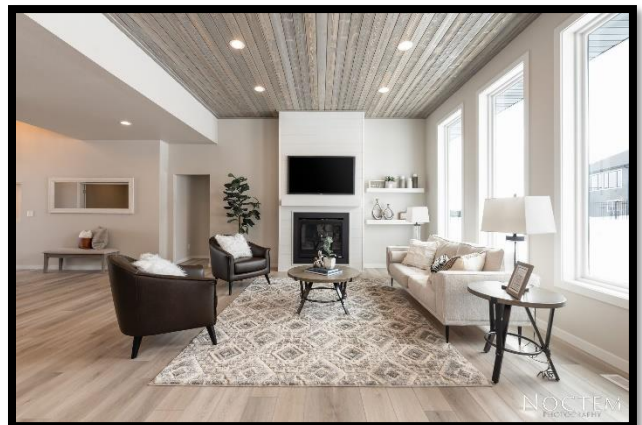

## 3914 Herd Place (Bismarck)

**\$659,900**

- 2150 Square Feet (Patio Home)
- Open Floor Plan with an Extra Family Room, Wet Bar, and Covered Patio
- Grand Entry with 15' High Ceilings
- 3 Bedrooms, 2 1/2 Baths
- Master Suite w/ Soaker Tub, Tiled Shower and Walk-In Closet
- Kitchen Includes Double Oven, Large walk-in Pantry, and Quartz Countertops
- Gas Fireplace with Wall Detail
- Oversized, 3 Stall Garage with Hot/Cold Water, and Floor Drain
- Attached Garden Shed with Roll Up Door