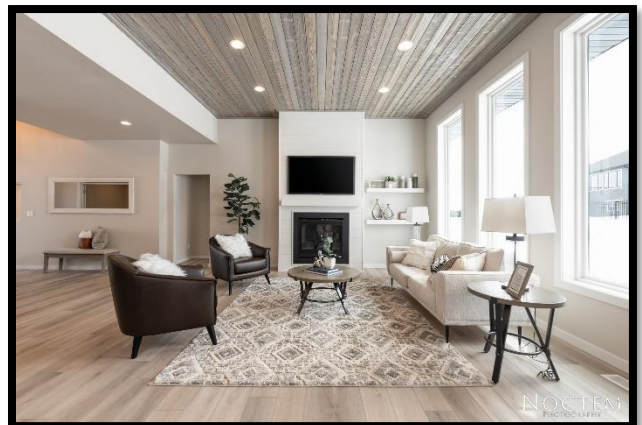

DIVERSITY HOMES

3914 Herd Place (Bismarck)

\$669,900

- 2150 Square Feet (Patio Home)
- Open Floor Plan with an Extra Family Room, Wet Bar, and Covered Patio
- Grand Entry with 15' High Ceilings
- 3 Bedrooms, 2 1/2 Baths
- Master Suite w/ Soaker Tub, Tiled Shower and Walk-In Closet
- Kitchen Includes Double Oven, Large walk-in Pantry, and Quartz Countertops
- Gas Fireplace with Wall Detail
- Oversized, 3 Stall Garage with Hot/Cold Water, and Floor Drain
- Attached Garden Shed with Roll Up Door